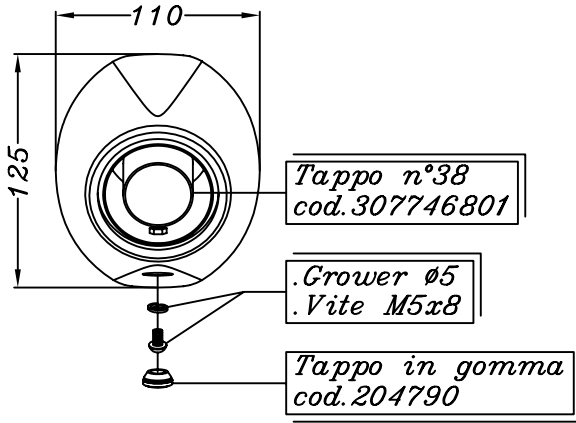

VISTA DA "A"

CAN-AM SPYDER 1000 i.e. ('07/'08)

Art.8121 Slip-on SBK FACTORY <<BIG>> - TITANIO - Pass. STANDARD RACING