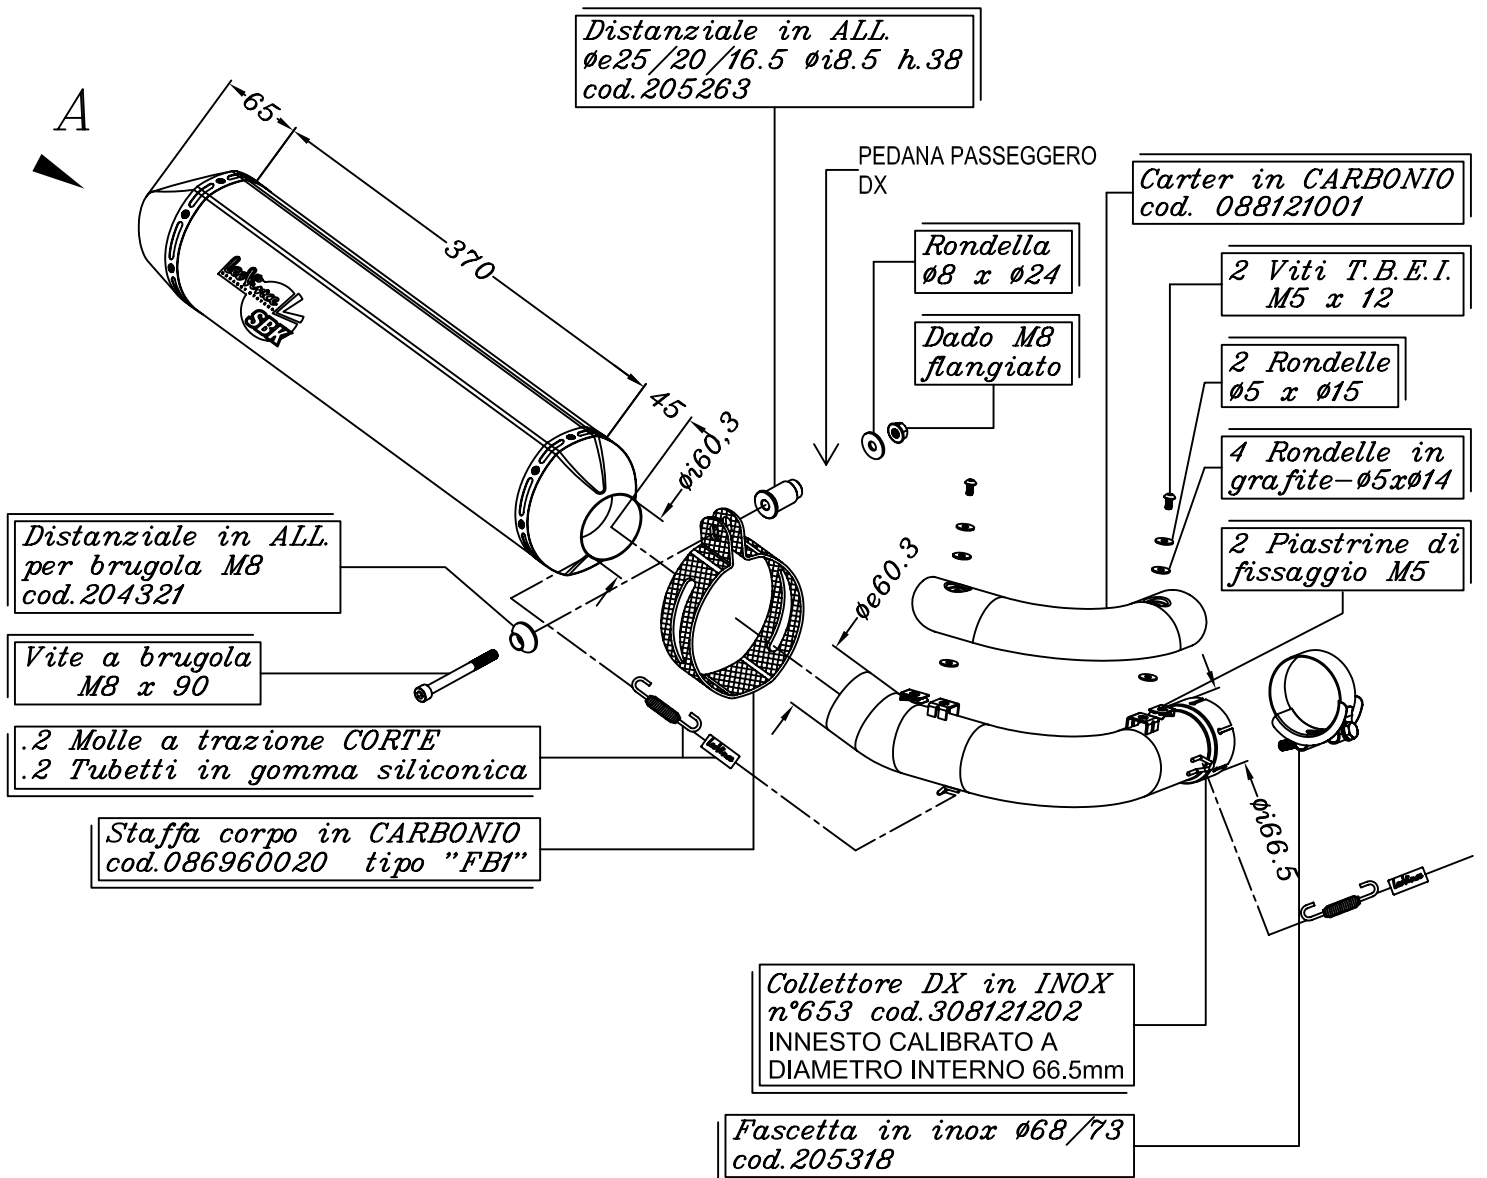

VISTA DA "A"

CAN-AM SPYDER 1000 i.e. ('07/'08)

Art.8121 Slip-on SBK FACTORY <<BIG>> - TITANIO - Pass. STANDARD RACING